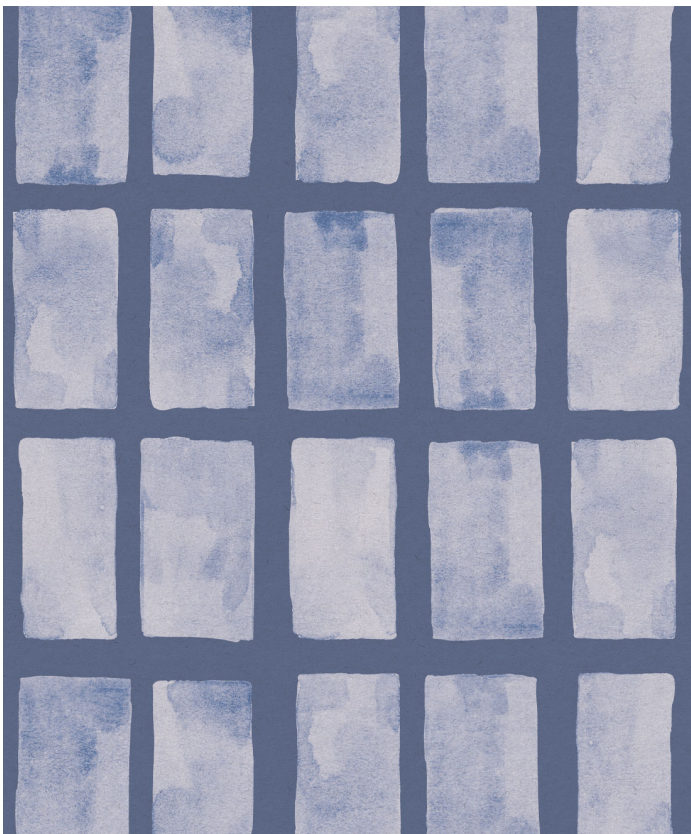

Barre Wallpaper

The strong, stable geometric repetition of the Barres Wallpaper design from Saint Pierre Australia creates a bold and soothing backdrop for any space. The gentle watercolour texture will invite depth and warmth to your home or office, while remaining subtle enough not to detract from other features in the space. Available in six beautiful colourways, this design will suit anything from a child's bedroom to an office reception, and everything in between.

ROLL DIMENSIONS	24" (61.5cm) x 33ft (10.05m)
PATTERN REPEAT	24" (61.5cm)
PATTERN MATCH	Straight Match
FINISH	Pre-trimmed Butt Join
CLEANABILITY	Washable
USAGE	Domestic & Commercial
PRODUCT CODE	SP010

MILTON & KING®

BATCHING & DELIVERY

- **Note:** Samples of this wallpaper are provided for review of the material, pattern scale and print technique - they are not intended to be used for colour matching purposes. There can be slight shifts in colour between runs, so your wallpaper may vary slightly from sample coloring.
- Please ensure that you order the correct amount as we do not guarantee that rolls printed in different batches will be an exact match.
- Industry leading production times on all orders.