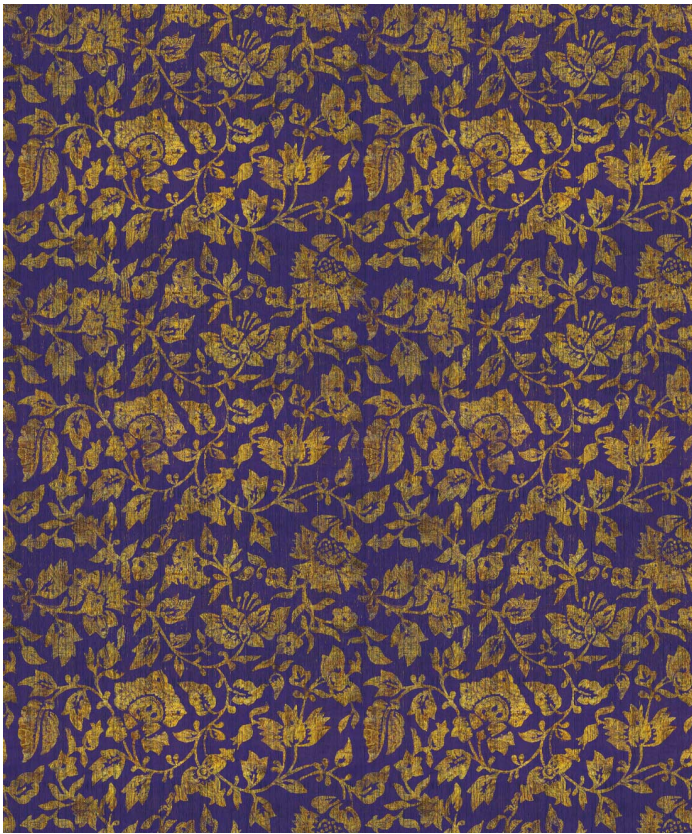

Damask Bloom Wallpaper

Damask Bloom Wallpaper is inspired by traditional floral decoration with the appearance of woven textured velvet tapestries. It is available in six unique colourways, featuring a repeating motif with a gilded patina. The regular horizontal repeat adds to the detailed nature of the design and makes it easy to match when installing. Bloom evokes the timeless sounds of the oud, the ney, or the zither delicately drifting through a secret walled garden, or a languid breeze wafting over leaves, vines, and blooms of a Mediterranean vineyard.

| | |
|-----------------|------------------------------|
| ROLL DIMENSIONS | 24" (61.5cm) x 33ft (10.05m) |
| MATERIAL/BASE | Low Sheen Non-Woven |
| PATTERN REPEAT | 29.5" (75cm) |
| PATTERN MATCH | Straight Match |
| FINISH | Pre-trimmed Butt Join |
| CLEANABILITY | Washable |
| USAGE | Domestic & Commercial |