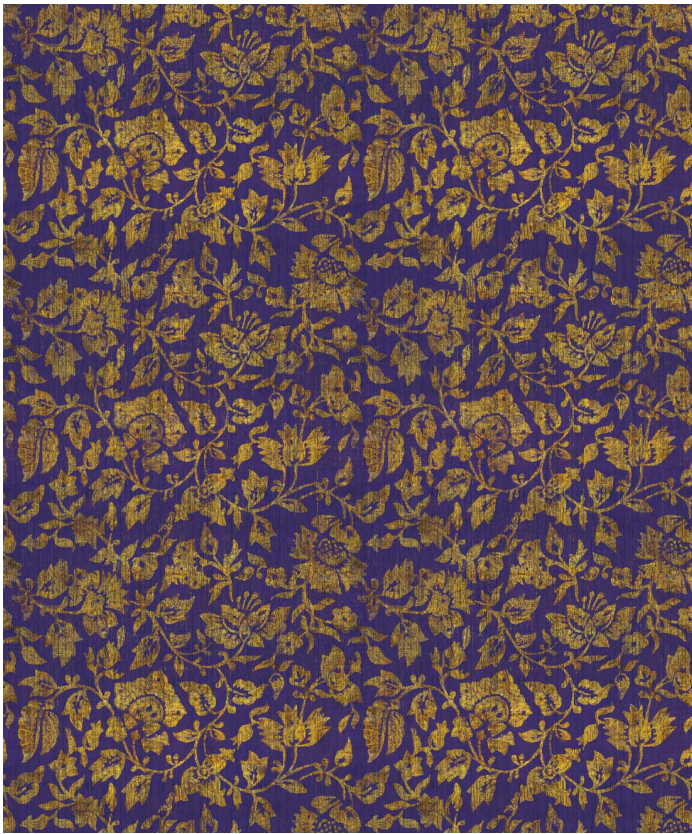

Damask Bloom Wallpaper

Damask Bloom Wallpaper is inspired by traditional floral decoration with the appearance of woven textured velvet tapestries. It is available in six unique colourways, featuring a repeating motif with a gilded patina. The regular horizontal repeat adds to the detailed nature of the design and makes it easy to match when installing. Bloom evokes the timeless sounds of the oud, the ney, or the zither delicately drifting through a secret walled garden, or a languid breeze wafting over leaves, vines, and blooms of a Mediterranean vineyard.

ROLL DIMENSIONS	24" (61.5cm) x 33ft (10.05m)
MATERIAL/BASE	Low Sheen Non-Woven
PATTERN REPEAT	29.5" (75cm)
PATTERN MATCH	Straight Match
FINISH	Pre-trimmed Butt Join
CLEANABILITY	Washable
USAGE	Domestic & Commercial