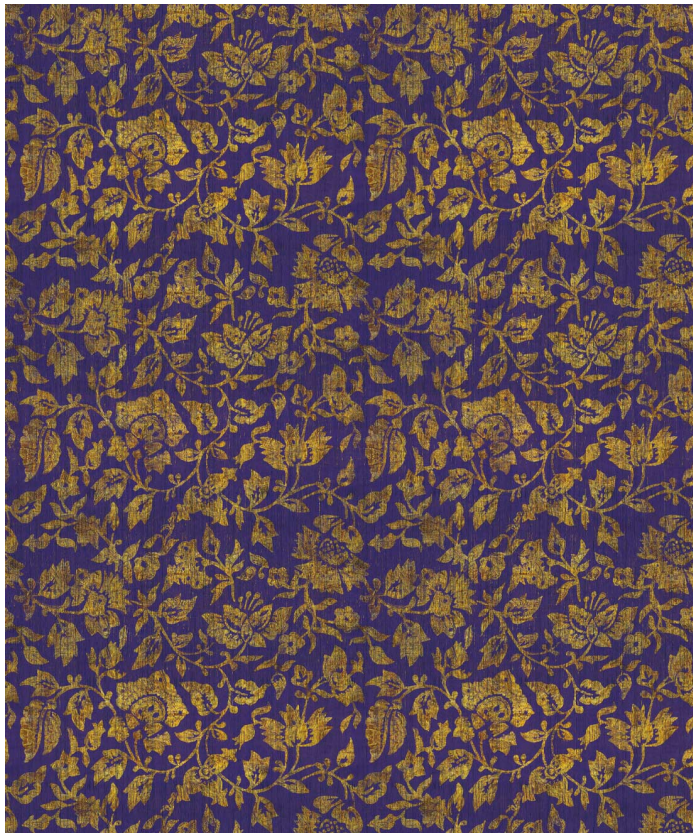

Damask Bloom Wallpaper

Damask Bloom Wallpaper is inspired by traditional floral decoration with the appearance of woven textured velvet tapestries. It is available in six unique colourways, featuring a repeating motif with a gilded patina. The regular horizontal repeat adds to the detailed nature of the design and makes it easy to match when installing. Bloom evokes the timeless sounds of the oud, the ney, or the zither delicately drifting through a secret walled garden, or a languid breeze wafting over leaves, vines, and blooms of a Mediterranean vineyard.

ROLL DIMENSIONS	24" (61.5cm) x 33ft (10.05m)
MATERIAL/BASE	Low Sheen Non-Woven
PATTERN REPEAT	29.5" (75cm)
PATTERN MATCH	Straight Match
FINISH	Pre-trimmed Butt Join
CLEANABILITY	Washable
USAGE	Domestic & Commercial