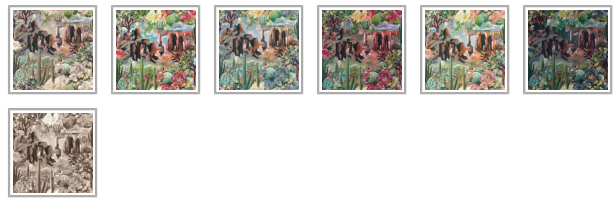

# Desert Skies Mural

Add a sense of warmth, serenity and adventure to your home with the Desert Skies mural. A painterly landscape featuring sprawling canyons alongside luscious cacti, flora and succulents, Desert Skies is a symphony of colour and contrast. Each colourway showcases a different textural sky, from the fiery sunset hues and inky blues of midnight to the soft pastels of a rising sun, each version is a testament to the everchanging beauty of one of nature's most captivating landscapes. Designed as a 6 panel repeating mural to convey the grandeur of its rugged terrain whilst ensuring versatility, this design was originally hand-painted in our UK studio, and is available in seven stunning colourways to suit any interior.

Designed as panels that are 129.92" (330cm) high x 24" (61.5cm) wide.

This mural comes as a two roll set (ROLL A & B). Each roll comes with 3 panels. The horizontal pattern will repeat every 6 panels. Install all of ROLL A, followed by all of ROLL B.