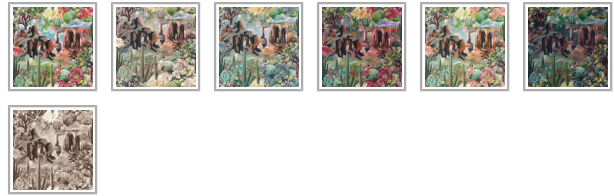

## Desert Skies Mural

Add a sense of warmth, serenity and adventure to your home with the Desert Skies mural. A painterly landscape featuring sprawling canyons alongside luscious cacti, flora and succulents, Desert Skies is a symphony of colour and contrast. Each colourway showcases a different textural sky, from the fiery sunset hues and inky blues of midnight to the soft pastels of a rising sun, each version is a testament to the everchanging beauty of one of nature's most captivating landscapes. Designed as a 6 panel repeating mural to convey the grandeur of its rugged terrain whilst ensuring versatility, this design was originally hand-painted in our UK studio, and is available in seven stunning colourways to suit any interior.

Designed as panels that are 129.92" (330cm) high x 24" (61.5cm) wide.

This mural comes as a two roll set (ROLL A & B). Each roll comes with 3 panels. The horizontal pattern will repeat every 6 panels. Install all of ROLL A, followed by all of ROLL B.