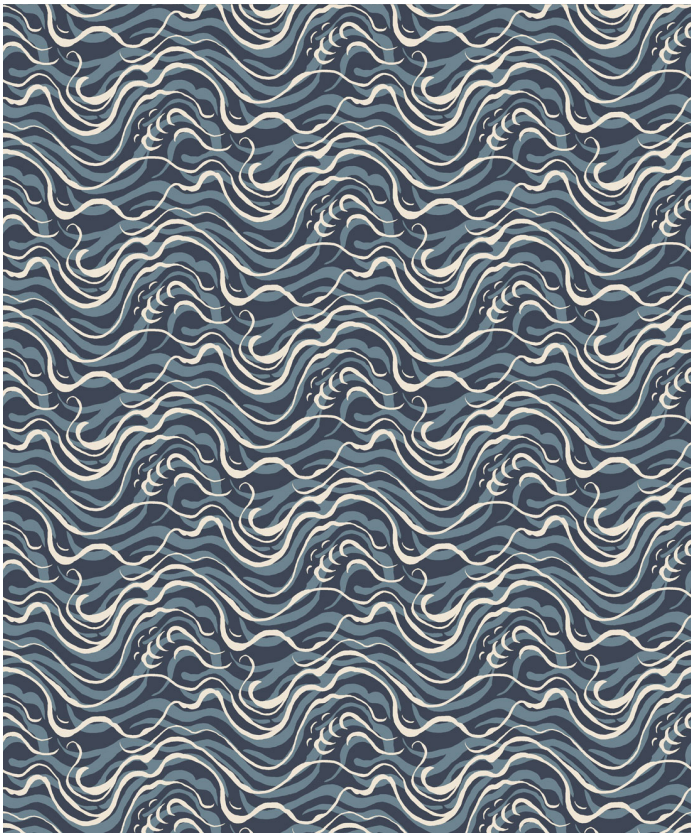

Edo Wallpaper

Edo pays homage to traditional Japanese art forms, reinterpreting their timeless motifs with a modern sensibility. Its repeating lines and shapes suggest waves, scales, and flowing movement, balancing structure with fluidity.

Versatile and sophisticated, Edo brings cultural richness and crafted elegance to interiors, whether used as a subtle backdrop or a statement wall.

SUSTAINABILITY

- Made to order within 10-15 days using the latest eco-friendly printing tech. That means no over-production and waste like regular wallpaper brands.
- Our PVC Free wallpaper base is sourced from sustainably managed forests.
- We print all wallpapers using odorless water-based ink. GREENGUARD GOLD Certified to standards for low chemical emissions into indoor air.
- Milton & King's wallpapers are of the highest quality, are environmentally friendly, and totally 100% vinyl-free.

BATCHING & DELIVERY

- **Note:** Samples of this wallpaper are provided for review of the material, pattern scale and print technique – they are not intended to be used for colour matching purposes. There can be slight shifts in colour between runs, so your wallpaper may vary slightly from sample colouring.
- Please ensure that you order the correct amount as we do not guarantee that rolls printed in different batches will be an exact match.
- Industry leading production times on all orders.

ROLL DIMENSIONS	24" (61.5cm) x 33ft (10.05m)
MATERIAL/BASE	Low Sheen Non-woven
PATTERN REPEAT	6.1" (15.5cm)
PATTERN MATCH	Offset Match - Half Drop
FINISH	Pre-trimmed Butt Join
CLEANABILITY	Washable
USAGE	Domestic & Commercial
ADHESIVE	Paste The Wall
REMOVAL	Strippable

MILTON & KING®

GENERAL ENQUIRIES, ORDER & PRODUCTS

+44 1895 746 596

Mon-Fri: 9am-5pm (GMT)

support@miltonandking.com

www.miltonandking.co.uk