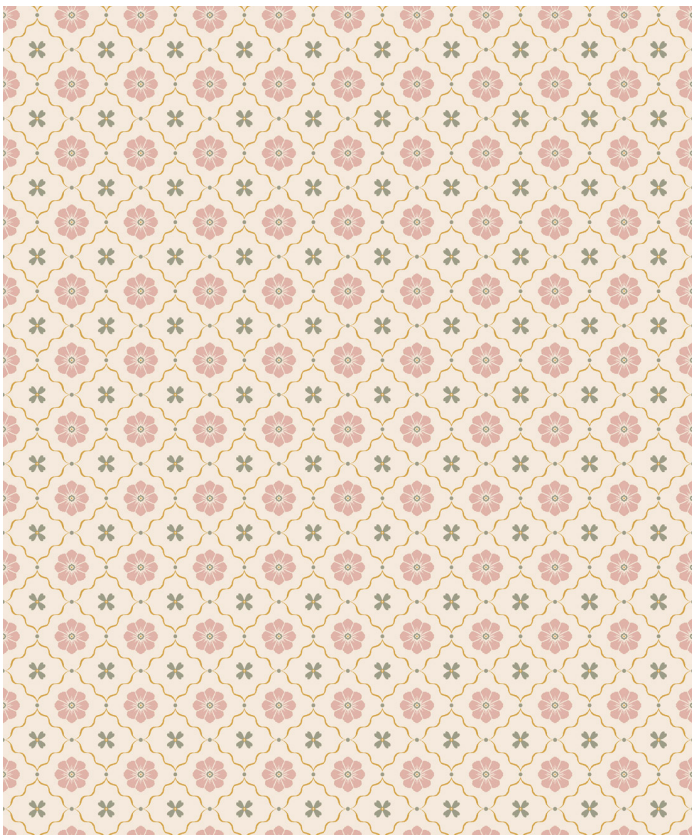

Esme Wallpaper

Esme Wallpaper brings together hand-drawn blossoms in a cute, timeless repeat evocative of vintage tiles. Both sweet and sophisticated, it's a versatile floral that pairs beautifully with other Petite prints.

ROLL DIMENSIONS	24" (61.5cm) x 33ft (10.05m)
MATERIAL/BASE	Low Sheen Non-woven
PATTERN REPEAT	2.3" (6cm)
PATTERN MATCH	Straight Match
FINISH	Pre-trimmed Butt Join
CLEANABILITY	Washable
USAGE	Domestic & Commercial
APPLICATION	Paste The Wall
REMOVAL	Strippable