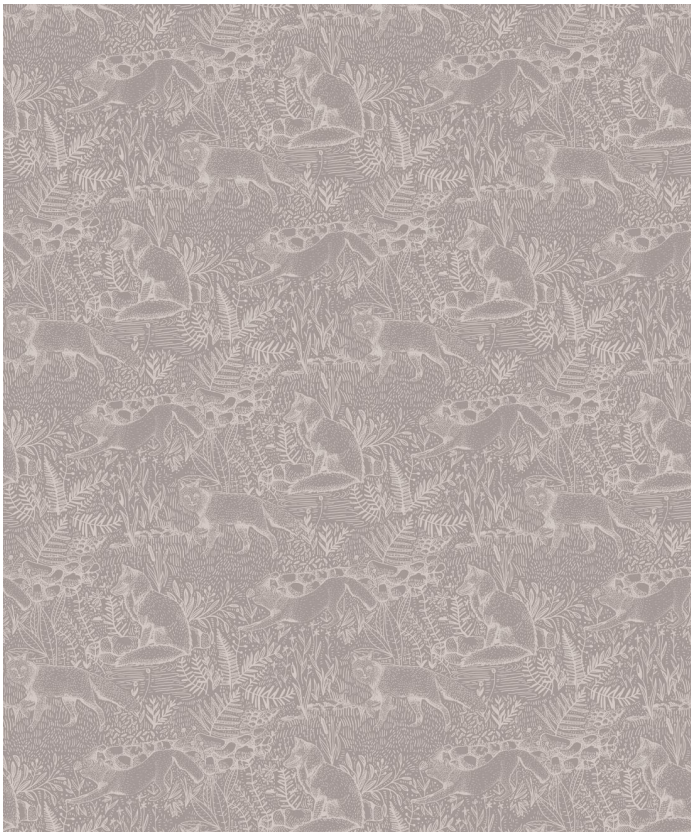

KATIE O'SHEA

Fox Wallpaper

Fox Wallpaper is inspired by the red foxes of the woodland which wander the night. This design is complete with detail and imagination. The relaxed tone of this pattern would beautifully complement a room of earthy neutrals as well as with classic lights and darks. It is both mature and playful woodland wallpaper making it a versatile design for any room in your home.