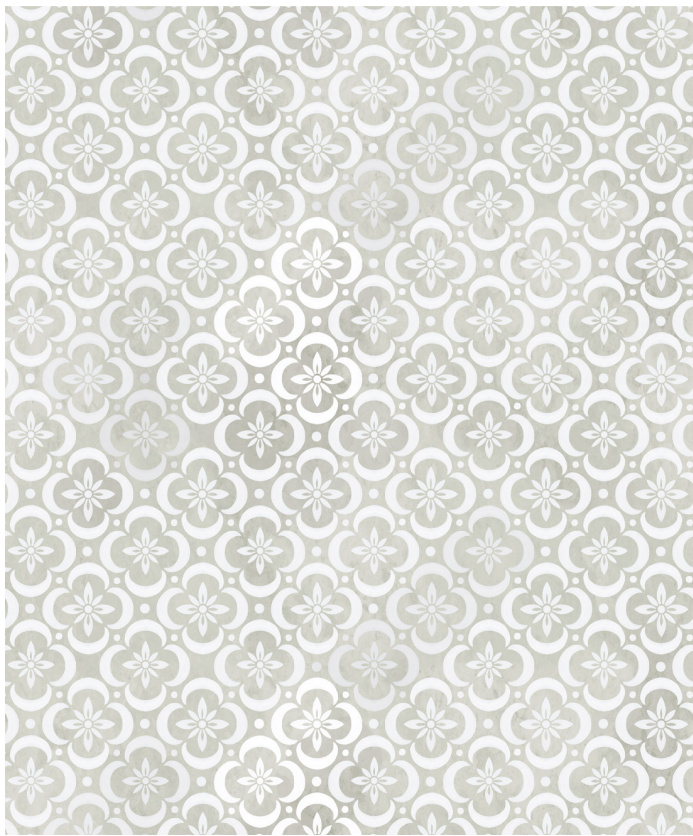

BETHANY LINZ

Garden Tiles Wallpaper

Garden Tiles Wallpaper is a geometric design inspired by European courtyards. It is created not as a perfect pattern, but with the illusion of wear and tear, to emulate the effects of exposure to the environment and constant use. Available in Beige, Charcoal, Cream, Mint and Pink, this design will add an instant touch of history and class to any space.

ROLL DIMENSIONS	24" (61.5cm) x 33ft (10.05m)
MATERIAL/BASE	Low Sheen Non-Woven
PATTERN REPEAT	15.7" (40cm)
PATTERN MATCH	Straight Match
FINISH	Pre-trimmed Butt Join
CLEANABILITY	Washable
USAGE	Domestic & Commercial
PRODUCT CODE	BL073