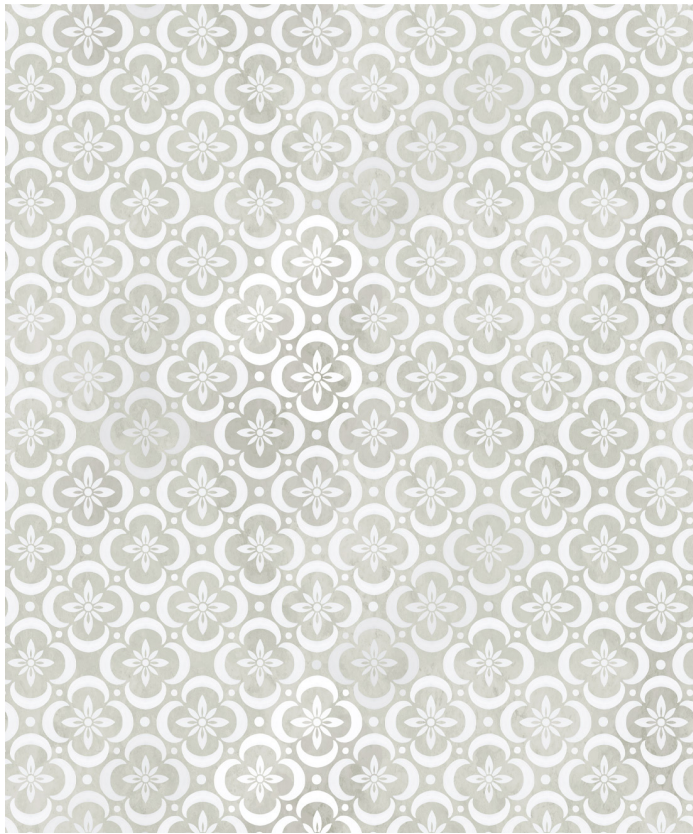

BETHANY LINZ

Garden Tiles Wallpaper

Garden Tiles Wallpaper is a geometric design inspired by European courtyards. It is created not as a perfect pattern, but with the illusion of wear and tear, to emulate the effects of exposure to the environment and constant use. Available in Beige, Charcoal, Cream, Mint and Pink, this design will add an instant touch of history and class to any space.

ROLL DIMENSIONS	24" (61.5cm) x 33ft (10.05m)
MATERIAL/BASE	Low Sheen Non-Woven
PATTERN REPEAT	15.7" (40cm)
PATTERN MATCH	Straight Match
FINISH	Pre-trimmed Butt Join
CLEANABILITY	Washable
USAGE	Domestic & Commercial