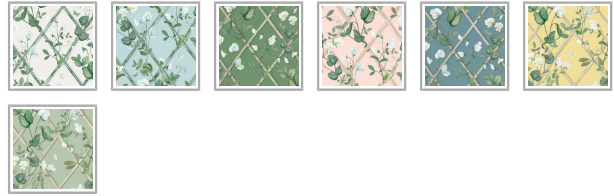

MAINE HOUSE INTERIORS

Grande Climbing Sweet Pea Wallpaper

The Grande Climbing Sweet Pea Wallpaper from Maine House Interiors is a larger-than-life tribute to a delicate floral from designer Amy Spargo's very own backyard. Each meticulously hand-painted detail captures the essence of sweet pea flowers in various stages of growth, showcasing their charm and exquisite form. Intertwining vines and blossoming flowers create an enchanting backdrop that will make your interior feel more sophisticated, tranquil and add a touch of botanical splendour. Available in a range of colourways to suit all interiors, from rich, moody blues to soft, airy pastels and creams.

Manufactured as a double width design (set) requiring 2 rolls, A+B to complete the horizontal repeat. One set is equivalent to 133 sq. ft. or (12.3 sq. m.).

ROLL DIMENSIONS	24" (61.5cm) x 33ft (10.05m)
MATERIAL/BASE	Low Sheen Non-Woven
PATTERN REPEAT	33" (84cm)
PATTERN MATCH	Straight Match
FINISH	Pre-trimmed Butt Join
CLEANABILITY	Washable
USAGE	Domestic & Commercial