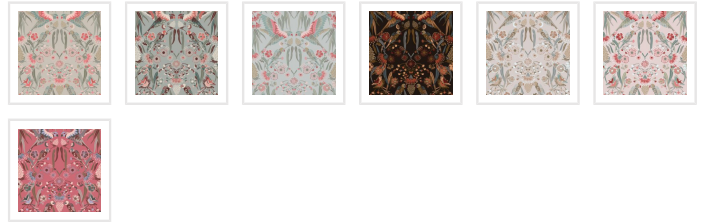

HOUSE OF HERAS

Gumnut Paradise Wallpaper

Watch closely as these rainbow lorikeets clamber and chatter amongst the flowering eucalyptus trees, seeking the delicious nectar from close-by, flowering gum blossoms. The Gumnut Paradise wallpaper is truly one-of-a-kind, soft blue, greys and pinks intertwining to create a delicate botanical backdrop. Watch these birds play all day in your bedroom or living space.

ROLL DIMENSIONS	24" (61.5cm) x 33ft (10.05m)
MATERIAL/BASE	Low Sheen Non-Woven
PATTERN REPEAT	67" (170cm)
PATTERN MATCH	Straight Match
FINISH	Pre-trimmed Butt Join
CLEANABILITY	Washable
USAGE	Domestic & Commercial
PRODUCT CODE	HOH012