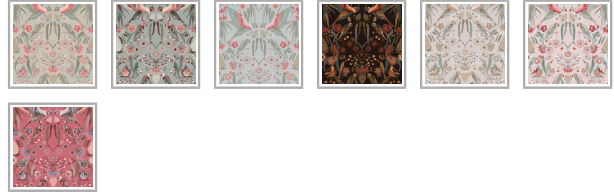

# Gumnut Paradise Wallpaper

Watch closely as these rainbow lorikeets clamber and chatter amongst the flowering eucalyptus trees, seeking the delicious nectar from close-by, flowering gum blossoms. The Gumnut Paradise wallpaper is truly one-of-a-kind, soft blue, greys and pinks intertwining to create a delicate botanical backdrop. Watch these birds play all day in your bedroom or living space.