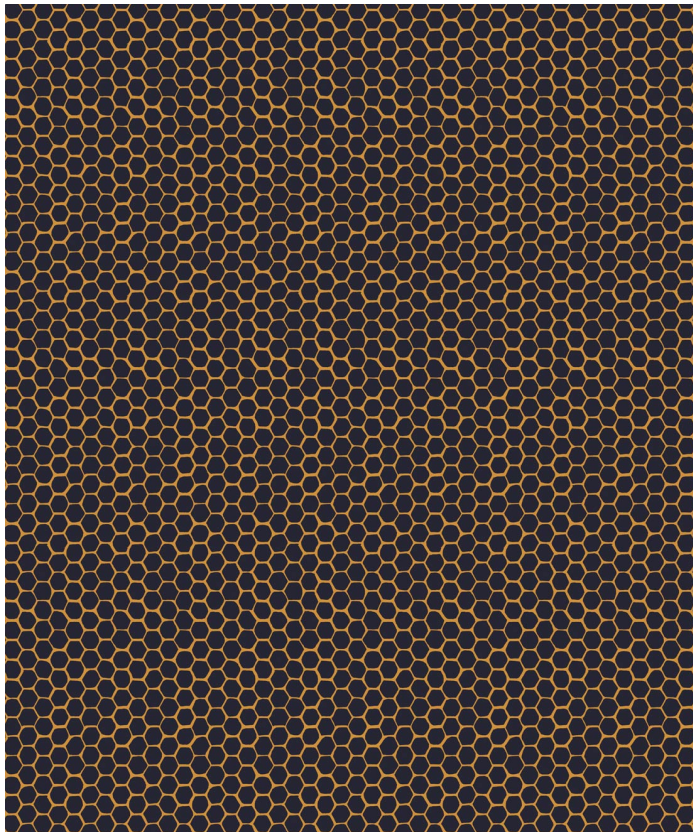

Honeycomb Geo Wallpaper

The modern yet timeless Honeycomb Geo wallpaper is a natural hand-drawn interpretation of the bees' home; their honeybee comb and the hexagonal prisms of golden wax they impressively and prolifically build. This simple, yet bold and sophisticated, geometric pattern is a more relaxed take on the structured lines created by these fascinating and talented little workers and serves as a wonderfully simplistic design to coordinate with the other similarly-themed wallpapers in this collection.

ROLL DIMENSIONS	24" (61.5cm) x 33ft (10.05m)
MATERIAL/BASE	Low Sheen Non-Woven
PATTERN REPEAT	8.6" (22cm)
PATTERN MATCH	Straight Match
FINISH	Pre-trimmed Butt Join
CLEANABILITY	Washable
USAGE	Domestic & Commercial