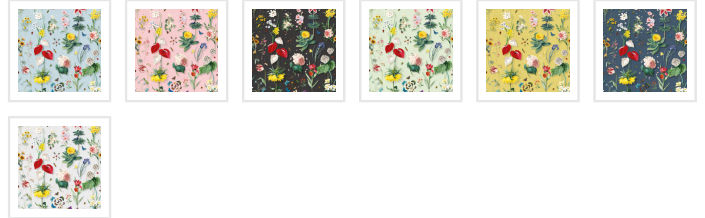

KINGDOM HOME

Jolie Wallpaper

Jolie Wallpaper is a Spring floral wallpaper reminiscent of classic French opulence and brings a splash of colour and a seasonal flare to any interior, year-round. Inspired by the beauty of spring, this design features an assemblage of perfect blooms that looks perfectly primed to be picked off your walls.

ROLL DIMENSIONS	24" (61.5cm) x 33ft (10.05m)
MATERIAL/BASE	Low Sheen Non-Woven
PATTERN REPEAT	40.2" (102 cm)
PATTERN MATCH	Straight Match
FINISH	Pre-trimmed Butt Join
CLEANABILITY	Washable
USAGE	Domestic & Commercial
PRODUCT CODE	KH145