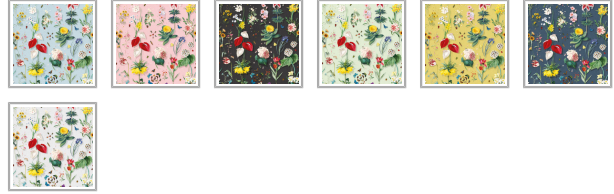

KINGDOM HOME

Jolie Wallpaper

Jolie Wallpaper is a Spring floral wallpaper reminiscent of classic French opulence and brings a splash of colour and a seasonal flare to any interior, year-round. Inspired by the beauty of spring, this design features an assemblage of perfect blooms that looks perfectly primed to be picked off your walls.