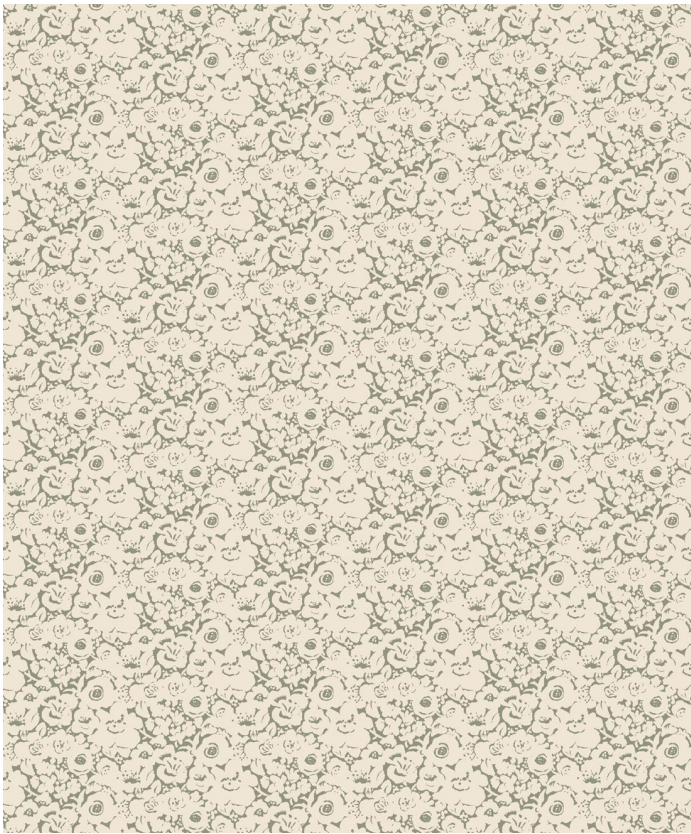

# Lark Wallpaper

Lark Wallpaper is a playful yet elegant floral, full of cottage-core charm. Its ditsy, hand-drawn blooms are perfect for layering with other Petite designs to create a cohesive interior story.