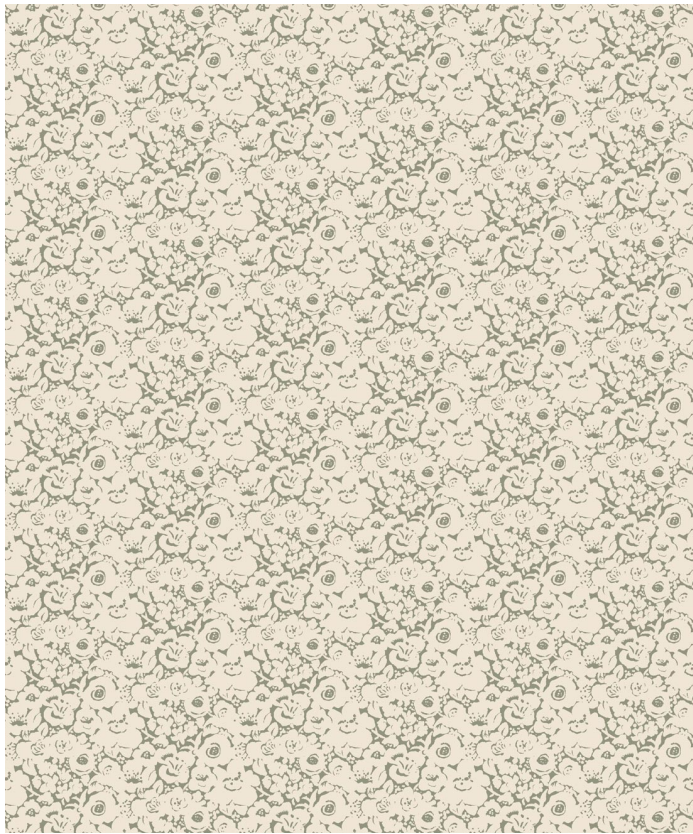

Lark Wallpaper

Lark Wallpaper is a playful yet elegant floral, full of cottage-core charm. Its ditsy, hand-drawn blooms are perfect for layering with other Petite designs to create a cohesive interior story.

ROLL DIMENSIONS	24" (61.5cm) x 33ft (10.05m)
MATERIAL/BASE	Low Sheen Non-woven
PATTERN REPEAT	3.9" (10cm)
PATTERN MATCH	Straight Match
FINISH	Pre-trimmed Butt Join
CLEANABILITY	Washable
USAGE	Domestic & Commercial
APPLICATION	Paste The Wall
REMOVAL	Strippable