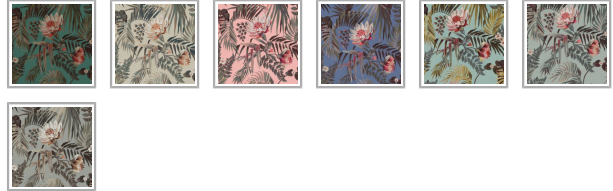

# Majestic Palm Wallpaper

The Majestic Palm Wallpaper will have you filled with tropical bliss, dreaming of the bountiful Australian rainforest canopies with cascading palm trees, rich magnolias, and blossoming marshmallow flowers. This large scale design is a showstopper, instantly filling your space with drama. The perfect backdrop for those bold spaces. We love seeing these palms in both residential and commercial spaces providing that much needed airiness and lightness to any room.