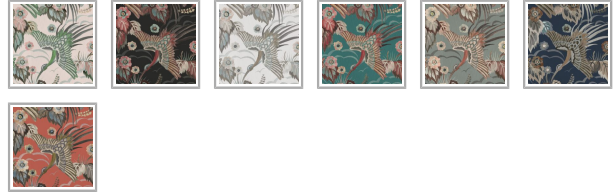

# Paradise Wings Wallpaper

Inspired by the flamboyant Bird of Paradise and the passionate flamenco dance, the Paradise Wings wallpaper captures the vibrancy and spirit of Spain and the warm Mediterranean Sea. The dynamic pattern evokes the energy and movement of dancers, and the large cranes embody freedom and joy. This design brings a lively and free spirited atmosphere to any space, celebrating a rich heritage and natural beauty.