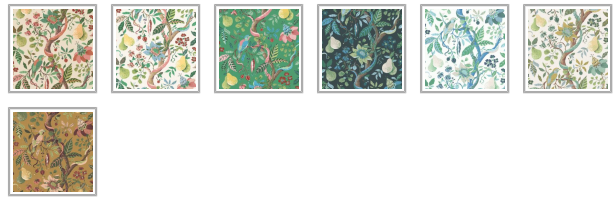

# Pear Tree Wallpaper

Pear Tree is a vibrant botanical wallpaper featuring fruit laden branches, blossoms and playful floral details. The design brings an orchard inspired pattern to the wall through bold shapes and expressive colour.

Painted in fresh flat tones, the pattern carries a Scandinavian clarity and echoes the look of traditional screen printing. The carefully considered repeat allows branches and fruit to align across the wall, bringing structure and rhythm to the overall pattern.