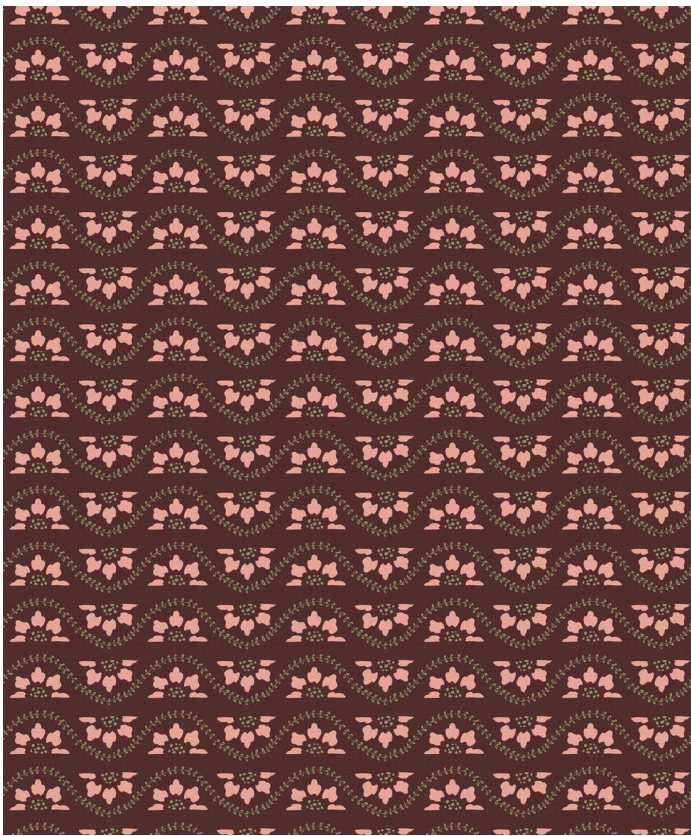

# Rosette Wallpaper

Rosette is a small scale horizontal stripe wallpaper featuring deconstructed flowers and winding vines arranged in a decorative repeat. The design draws inspiration from classic garden details and ornamental motifs found in traditional architecture.

Its smaller scale allows the wallpaper to layer easily within interiors, adding decorative movement while complementing the collection's larger botanicals.

ROLL DIMENSIONS	24" (61.5cm) x 33ft (10.05m)
MATERIAL/BASE	Low Sheen Non-woven
PATTERN REPEAT	1.96" (5cm)
PATTERN MATCH	Straight Match
FINISH	Pre-trimmed Butt Join
CLEANABILITY	Washable
USAGE	Domestic & Commercial
ADHESIVE	Paste The Wall
REMOVAL	Strippable