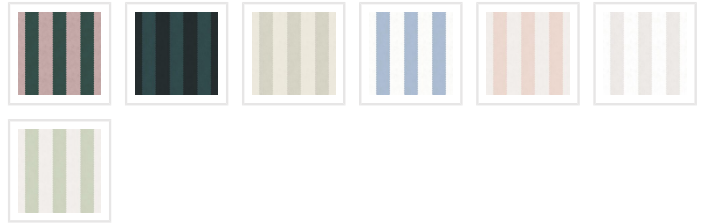

# Scallop Stripe Wallpaper

A fresh, lively take on a classic design, Scallop Stripe pairs effortlessly with any design in the Palace Grove collection. Use it alongside the dramatic Pavilion mural to create a striking focal point or let it serve as a subtle backdrop to bring balance and serenity to a busy space. Hand-painted in our UK studio, this versatile design is perfect for layering and will add depth, texture and warmth to any interior.

ROLL DIMENSIONS	24" (61.5cm) x 33ft (10.05m)
MATERIAL/BASE	Matte Non-Woven
PATTERN REPEAT	24" (61.5cm)
PATTERN MATCH	Straight Match
FINISH	Pre-trimmed Butt Join
CLEANABILITY	Spongeable
USAGE	Domestic & Commercial
PRODUCT CODE	MKS025