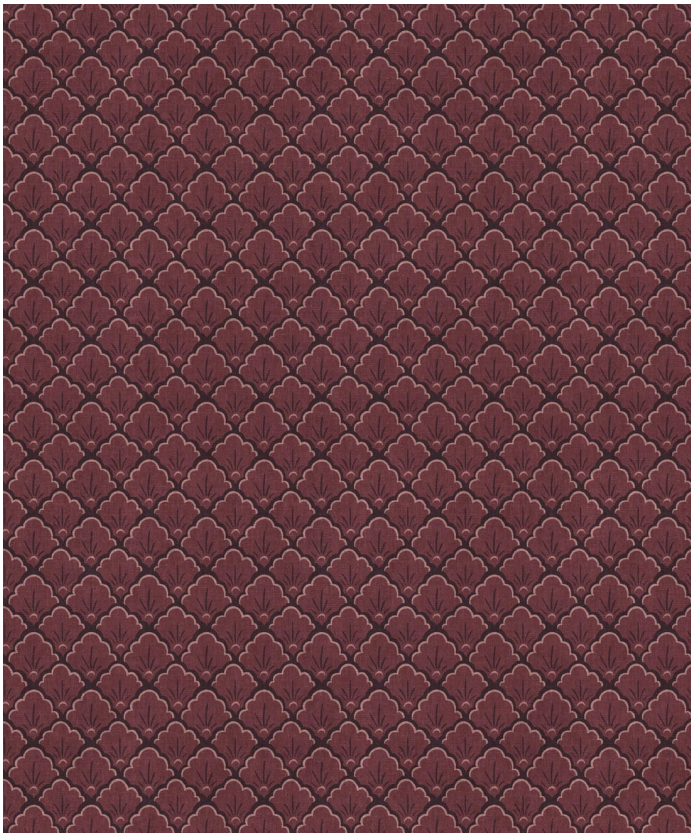

# Shellyn Wallpaper

Refined and geometric, Shellyn takes inspiration from Art Deco with a subtle shell motif and linen-like texture. Available in eight colourways, this versatile coordinate balances larger designs and adds elegance when used alone. A timeless option for interiors seeking structure with softness.

ROLL DIMENSIONS	24" (61.5cm) x 33ft (10.05m)
MATERIAL/BASE	Low-Sheen Non-woven
PATTERN REPEAT	2" (5cm)
PATTERN MATCH	Straight Match
FINISH	Pre-trimmed Butt Join
CLEANABILITY	Washable
USAGE	Domestic & Commercial
APPLICATION	Paste The Wall
REMOVAL	Strippable