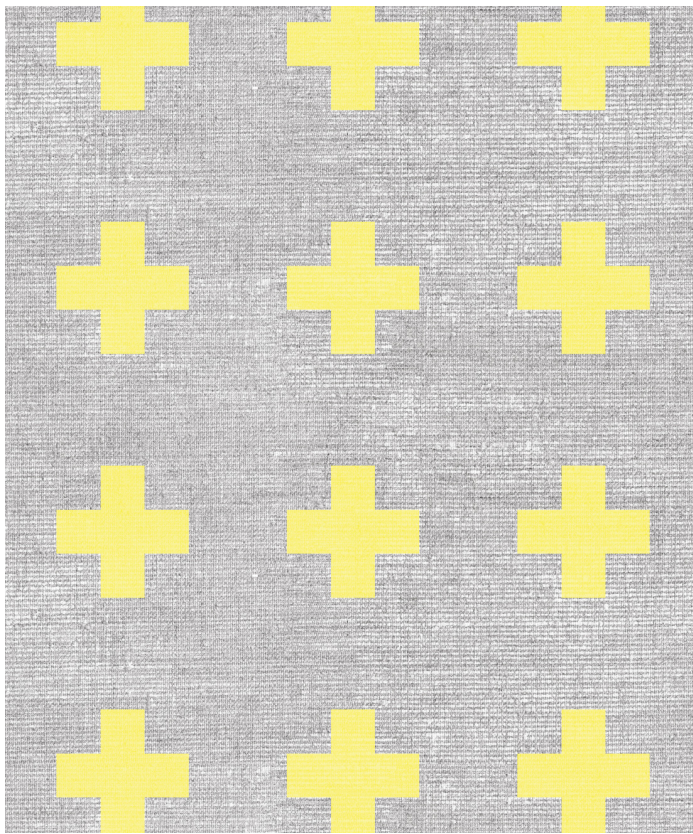

INGRID & MIKA

Swiss Linen Wallpaper

A faux textured grey wallpaper with coloured plus signs. This restful and contemporary wallpaper creates a sanctuary of calm and peace. The perfect wallpaper for a teenagers bedroom or home office.