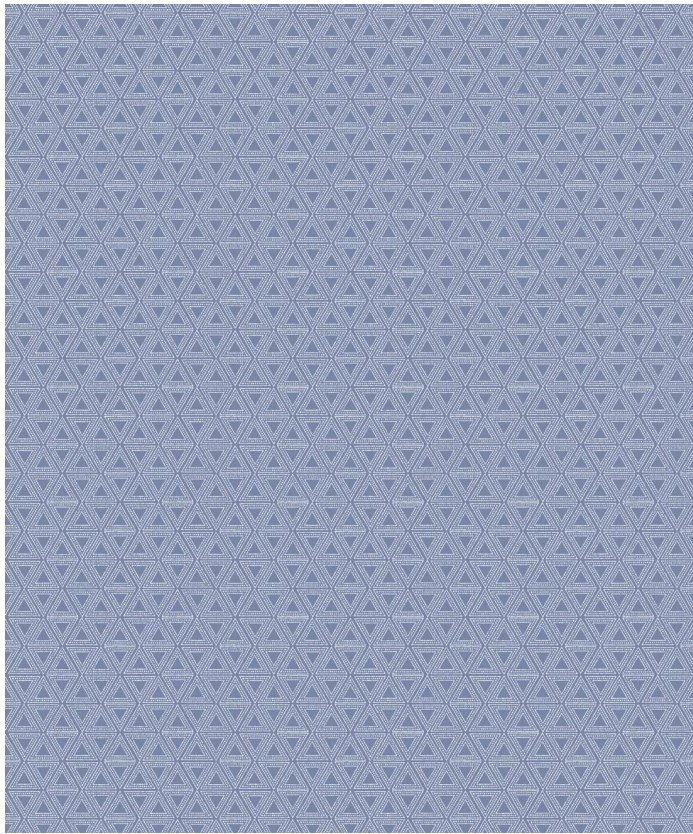

MAEVE OLIVER

Triangles Wallpaper

The Triangles wallpaper from Maeve Oliver's Sabi Sands collection features tessellating white triangles over a range of coloured backgrounds that will enhance your interiors without overwhelming the space. Triangles are a symbol of strength, unity and the balance of all things. Add structure and harmony to your interior through the use of one of the world's most prolific symbols. Available in five colourways to suit a range of interiors.

ROLL DIMENSIONS	24" (61.5cm) x 33ft (10.05m)
MATERIAL/BASE	Low Sheen Non-Woven
PATTERN REPEAT	4" (10cm)
PATTERN MATCH	Straight Match
FINISH	Pre-trimmed Butt Join
CLEANABILITY	Washable
USAGE	Domestic & Commercial
PRODUCT CODE	MO028