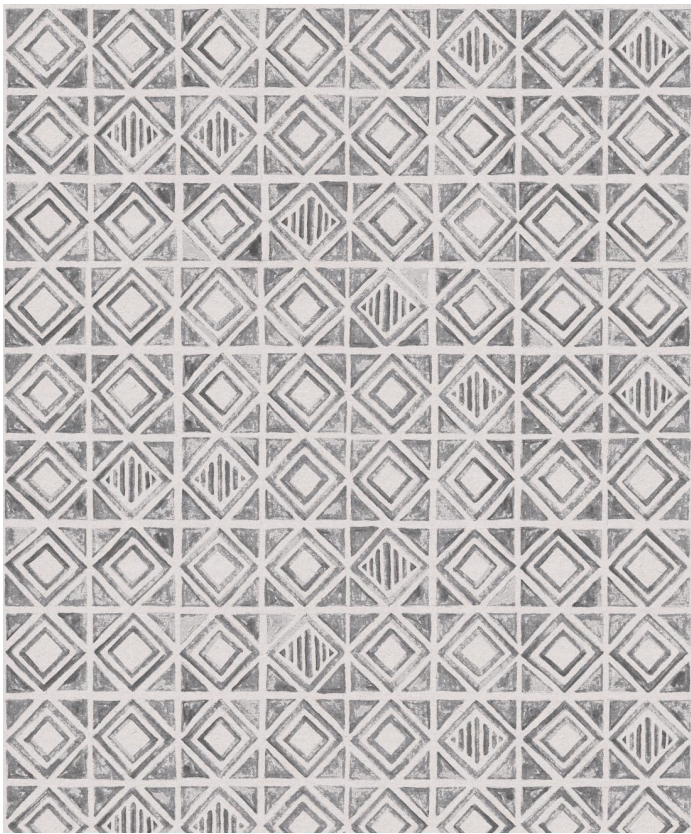

Tuile Wallpaper

Tuile is a soft watercolour wallpaper design created to mimic traditional tiles. The subtle texture of the paint combined with the staggered repetition adds a captivating presence to any interior. The timelessness of the geometric tile design combined with the creative flair of the watercolour pattern makes this design the perfect feature for a kitchen or powder room, though it is versatile enough that it could easily be styled to suit an office or living space.

ROLL DIMENSIONS	24" (61.5cm) x 33ft (10.05m)
MATERIAL/BASE	Low Sheen Non-Woven
PATTERN REPEAT	24" (61.5cm)
PATTERN MATCH	Straight Match
FINISH	Pre-trimmed Butt Join
CLEANABILITY	Washable
USAGE	Domestic & Commercial

SUSTAINABILITY

- Made to order within 10-15 days using the latest eco-friendly printing tech. That means no over-production and waste like regular wallpaper brands.
- Our PVC Free wallpaper base is sourced from sustainably managed forests.
- We print all wallpapers using odorless water-based ink. GREENGUARD GOLD Certified to standards for low chemical emissions into indoor air.
- Milton & King's wallpapers are of the highest quality, are environmentally friendly, and totally 100% vinyl-free.

BATCHING & DELIVERY

- **Note:** Samples of this wallpaper are provided for review of the material, pattern scale and print technique - they are not intended to be used for colour matching purposes. There can be slight shifts in colour between runs, so your wallpaper may vary slightly from sample colouring.
- Please ensure that you order the correct amount as we do not guarantee that rolls printed in different batches will be an exact match.
- Industry leading production times on all orders.